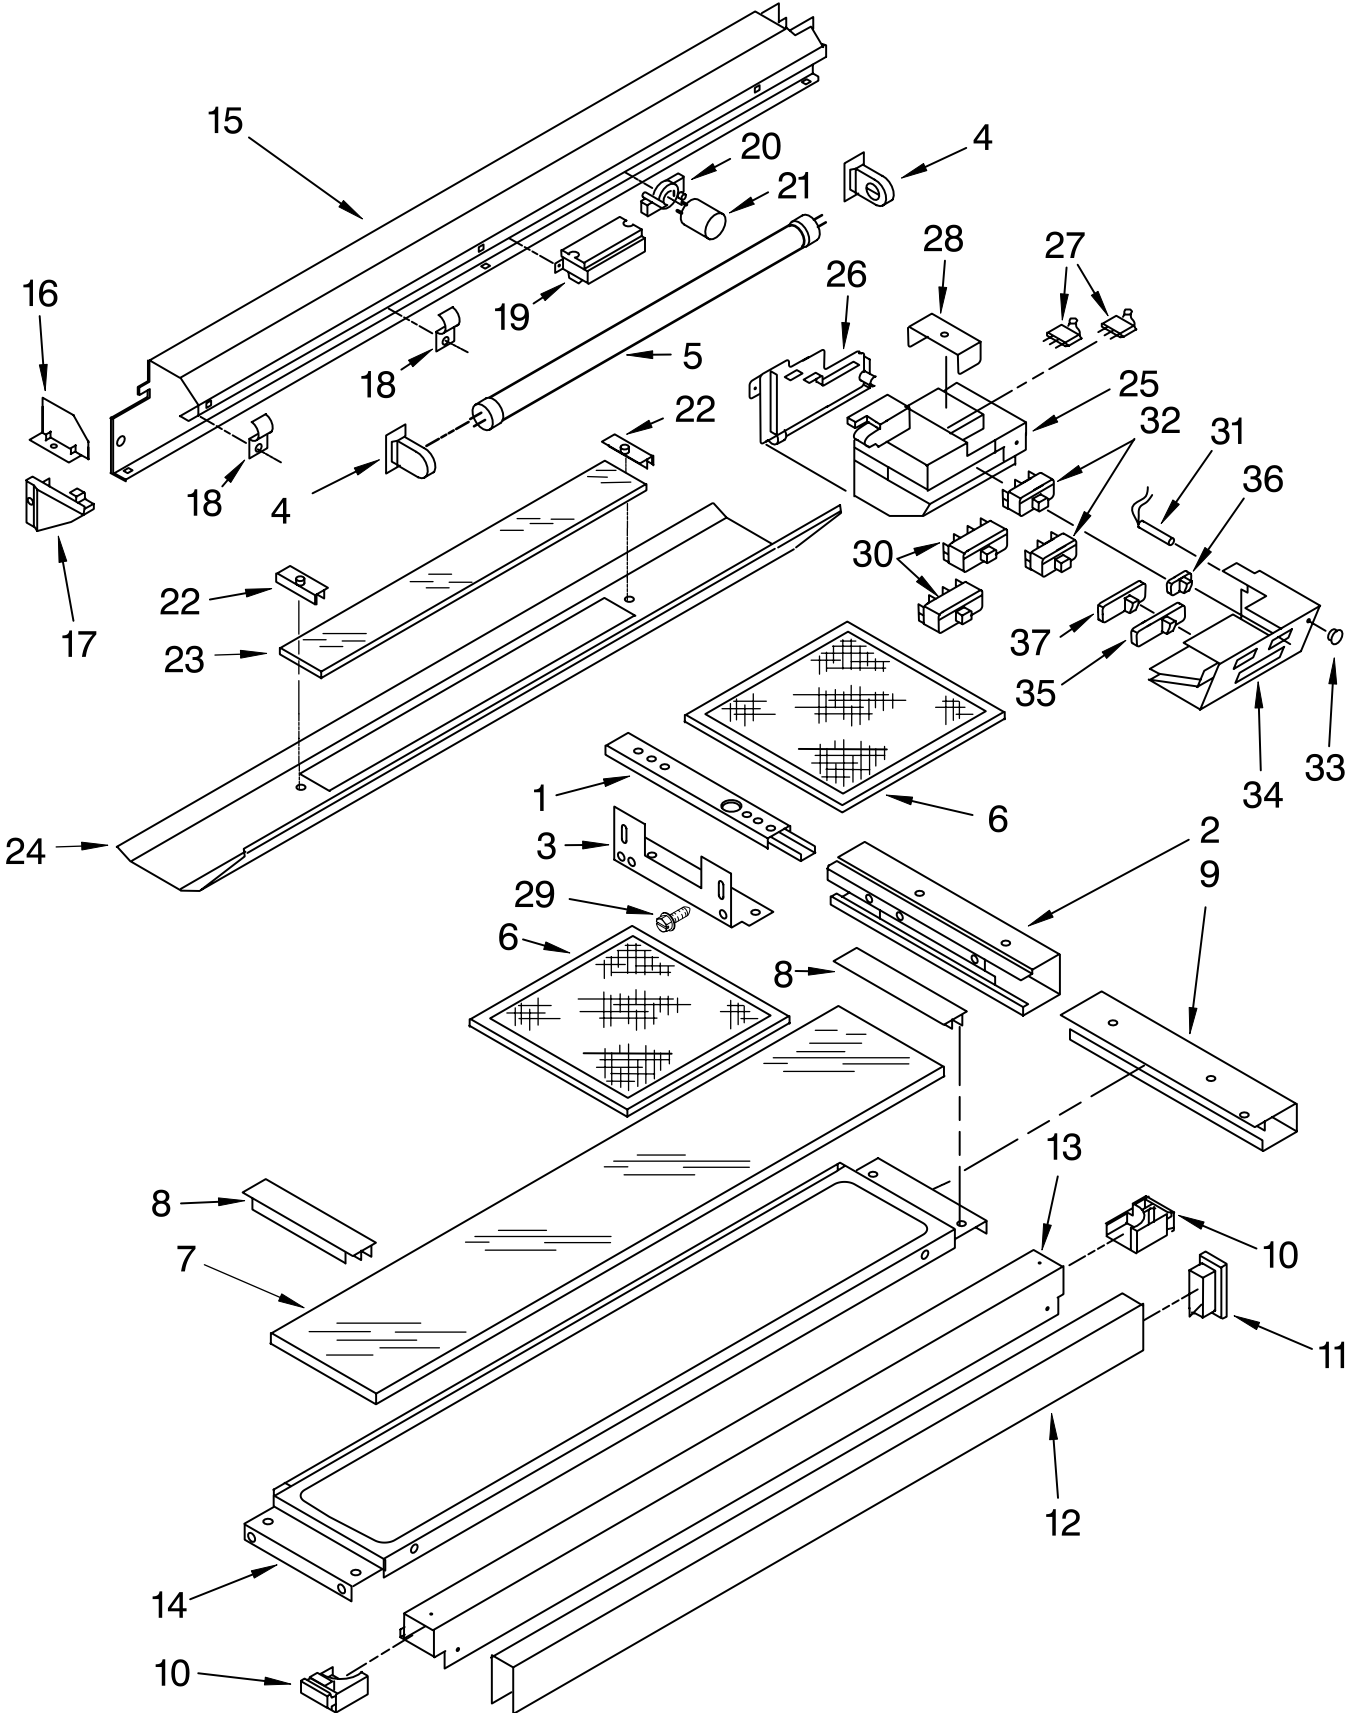

# VENTILATION PARTS

For Model: GZ7736XGS1

(Stainless Steel)

<u>Illus.</u> <u>No.</u>	<u>Part</u> <u>No.</u>	<u>DESCRIPTION</u>
1		Literature Parts
	9763393	Instructions, Installation
	4360082	Wiring Diagram
2		Hood, Canopy Non-serviceable
3	4360002	Support, Canopy (2)
4		Bracket, Blower
	4360003	Left Side
	4360054	Right Side
5		Support, Housing Housing
	4360004	Left Side
	4360039	Right Side
6	4360005	Washer
7	4360006	Screw, 5 x 12 (3)
8		Endcap, Blower
	4360007	Left
	4360053	Right
9	4360008	Housing, Blower
10	4360075	Support, Housing
11	4360063	Bushing (4)
12	4360062	Strain Relief
13	4360357	Plate, Mounting
14		Cover, Terminal
	4360060	Left Side
	4360056	Right Side
15	4360057	Terminal
16	4360058	Capacitor
17	4360059	Bracket, Capacitor
18		Wheel, Blower
	4360049	Left Side
	4360055	Right Side
19	4360040	Motor
20	4360052	Plate, Motor
21	4360050	Screw 4 x 8 (3)
22	4360051	Washer (3)
23	4360064	Grille, Blower (2)
24	4360067	Screw 6 x 10 (2)
25	4360074	Clip (2)
26	4360048	Pin, Filter (2)
27	4360071	Bracket, Filter
28	4360072	Spring, Filter (2)
29	4360120	Bracket (6)
30	4360001	Damper, Canopy

# DOOR AND CONTROL PARTS

For Model: GZ7736XGS1

(Stainless Steel)

FOR ORDERING INFORMATION REFER TO PARTS PRICE LIST